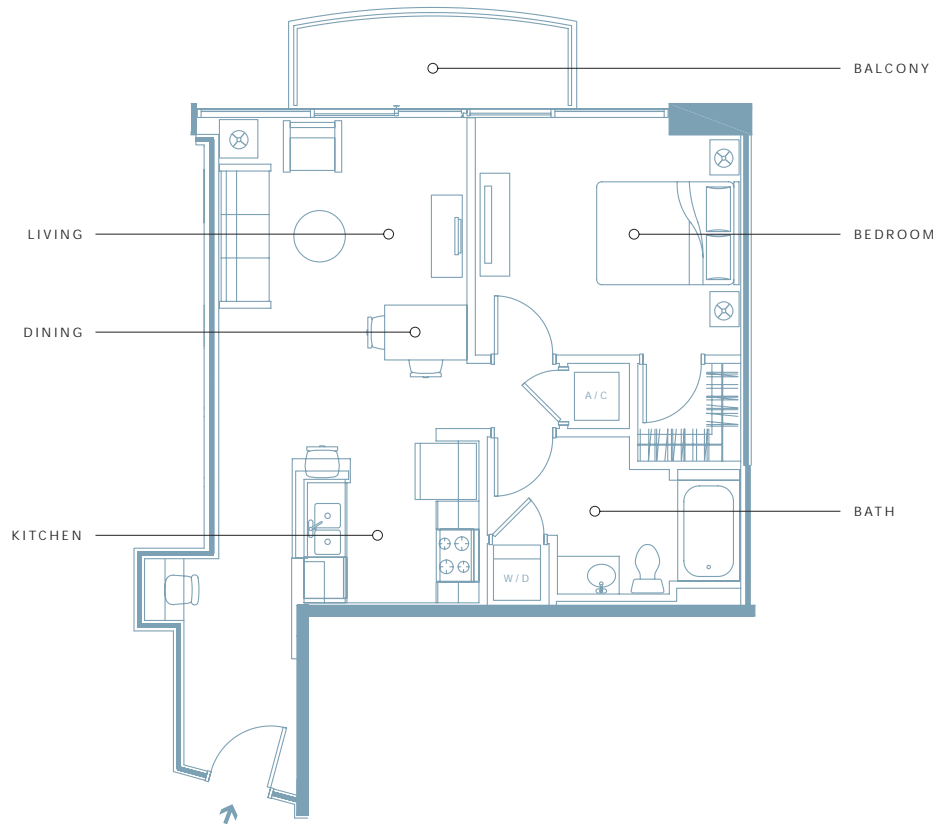

TWELVESM

HOTEL & RESIDENCES
ATLANTIC STATION[®]

[Also available on floors 17, 18]
Note: also available as unit 06 on floor 7 only

unit 18

one bedroom 757 total sq.ft. / 691 interior sq.ft.